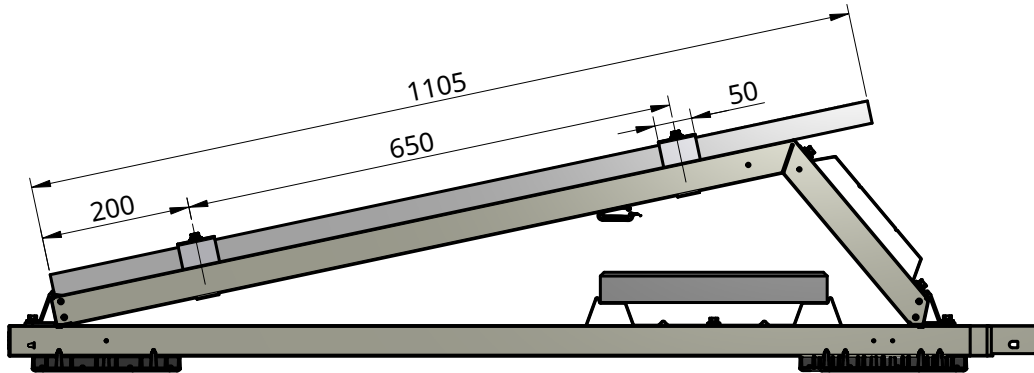

Sunbeam Nova

Universal carrier length and innerblock positions

Side view M Carrier

Side view L Carrier

1:2

Vers 1.0

Sheet scale:1:10