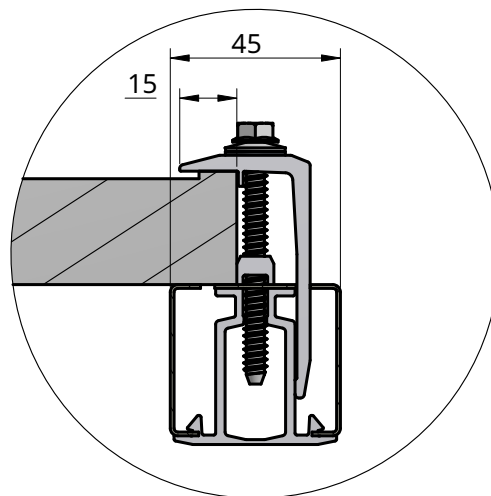

Sunbeam Nova

Universal carrier length and innerblock positions

Side view M Carrier

Side view L Carrier

1:2

Vers 1.0

Sheet scale:1:10