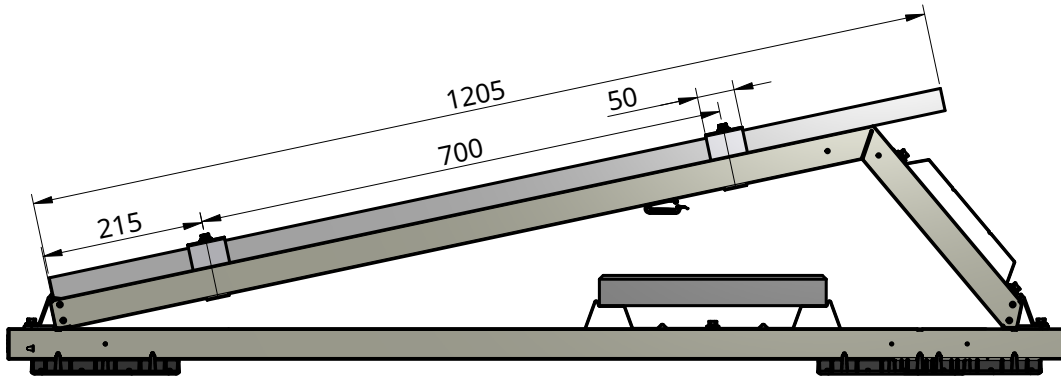

Sunbeam Nova

Universal carrier length and innerblock positions

Side view M Carrier

Side view L Carrier

1:2

Vers 1.0

Sheet scale:1:10