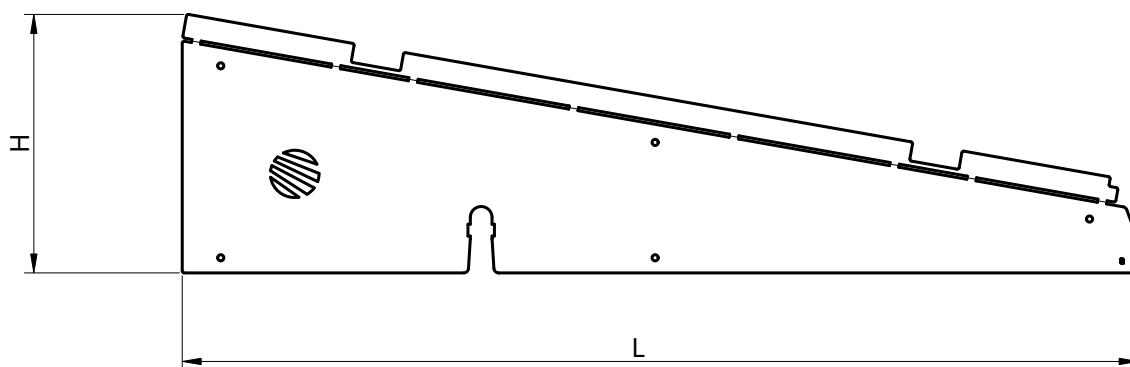

# Sunbeam Nova

Sideplates outer dimensions

Symmetrical side plate

Universal side plate

	Size	L	H
Symmetrical	S	1011mm	273mm
Symmetrical	M	1061mm	282mm
Symmetrical	L	1111mm	291mm
Symmetrical	XL	1161mm	300mm
Symmetrical	XXL	1211mm	309mm
Universal	M	1195mm	307mm
Universal	L	1320mm	329mm