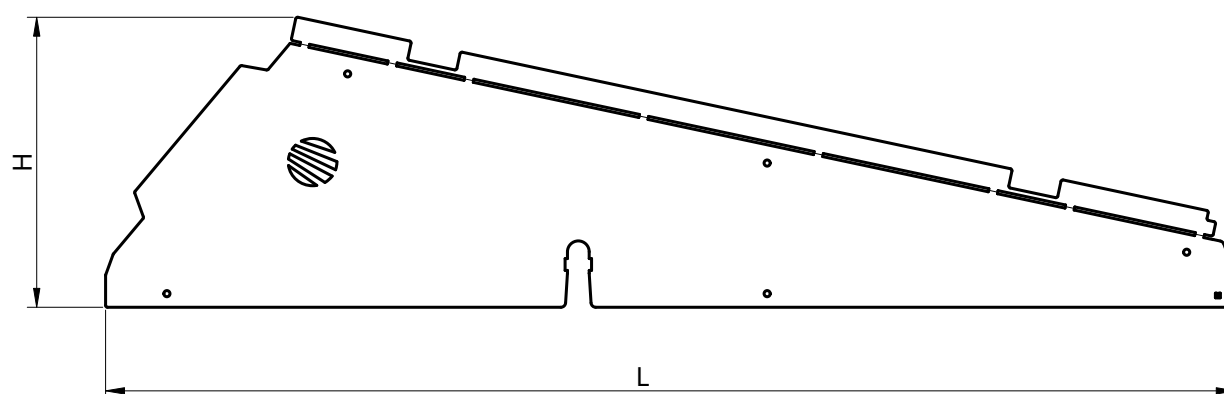

# Sunbeam Nova

Sideplates outer dimensions

Symmetrical side plate

Universal side plate

	Size	L	H
Symmetrical	S	1011mm	273mm
Symmetrical	M	1061mm	282mm
Symmetrical	L	1111mm	291mm
Symmetrical	XL	1161mm	300mm
Symmetrical	XXL	1211mm	309mm
Universal	M	1195mm	307mm
Universal	L	1320mm	329mm