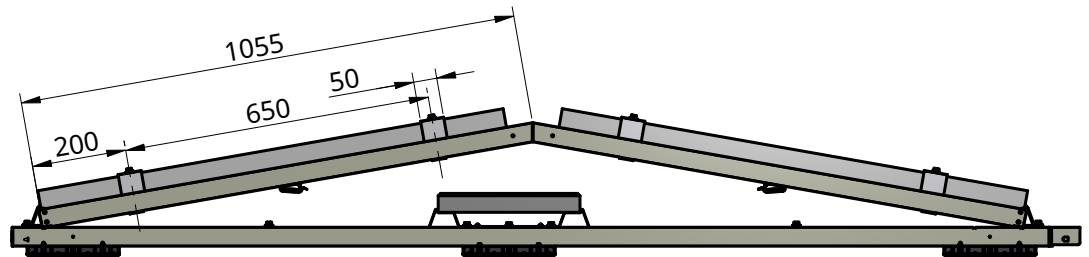

Sunbeam Nova

Symmetrical carrier length and innerblock positions

1:4

Side view S Carrier

Side view M Carrier

Side view L Carrier

Side view XL Carrier

Side view XXL Carrier

Vers 1.0

Sheet scale:1:16