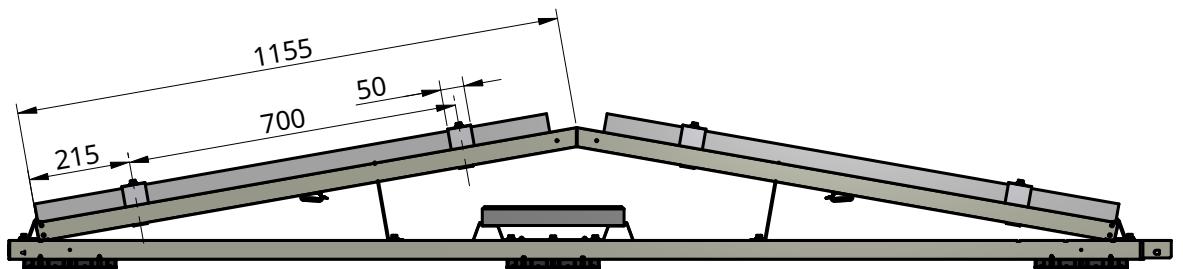

Sunbeam Nova

Symmetrical carrier length and innerblock positions

1:4

Side view S Carrier

Side view M Carrier

Side view L Carrier

Side view XL Carrier

Side view XXL Carrier

Vers 1.0

Sheet scale:1:16