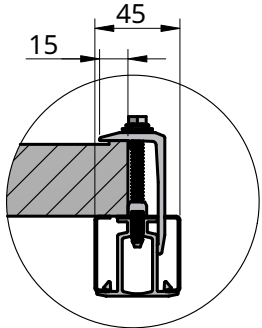

Sunbeam Nova

Symmetrical carrier length and innerblock positions

1:4

Side view S Carrier

Side view M Carrier

Side view L Carrier

Side view XL Carrier

Side view XXL Carrier

Vers 1.0

Sheet scale:1:16