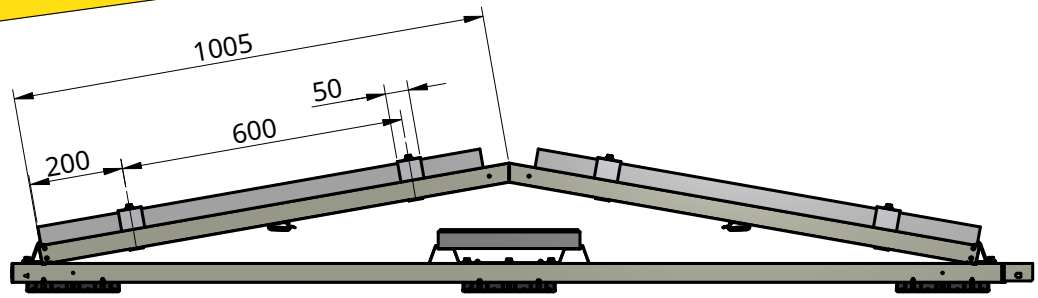

Sunbeam Nova

Symmetrical carrier length and innerblock positions

1:4

Side view S Carrier

Side view M Carrier

Side view L Carrier

Side view XL Carrier

Side view XXL Carrier

Vers 1.0

Sheet scale:1:16