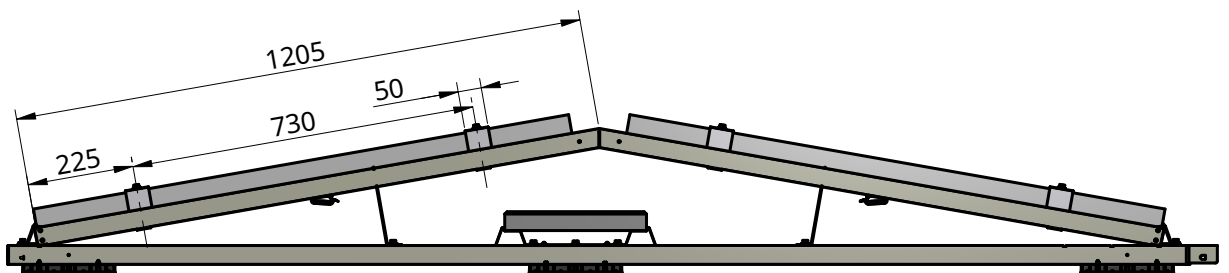

Sunbeam Nova

Symmetrical carrier length and innerblock positions

1:4

Side view S Carrier

Side view M Carrier

Side view L Carrier

Side view XL Carrier

Side view XXL Carrier

Vers 1.0

Sheet scale:1:16