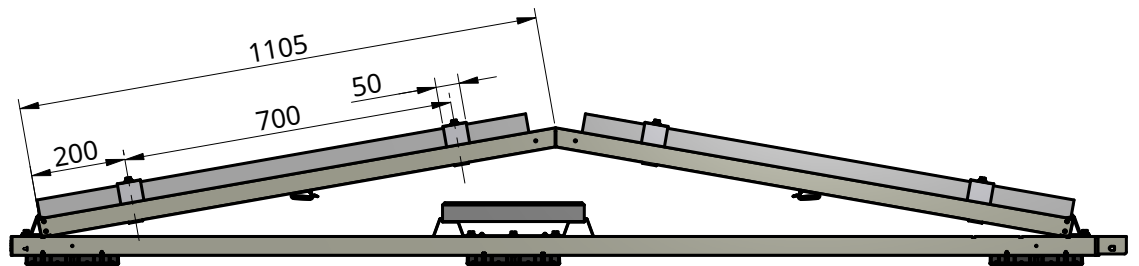

Sunbeam Nova

Symmetrical carrier length and innerblock positions

1:4

Side view S Carrier

Side view M Carrier

Side view L Carrier

Side view XL Carrier

Side view XXL Carrier

Vers 1.0

Sheet scale:1:16