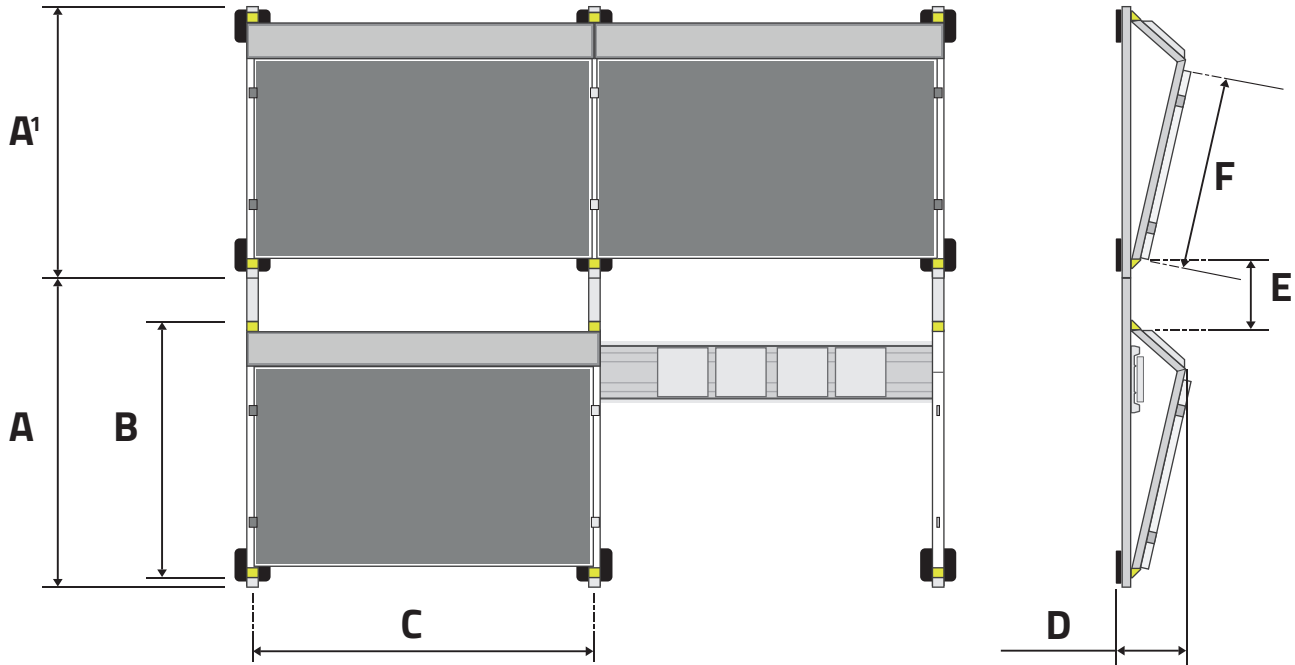

Sunbeam System measurements Universal

Sunbeam Type	A: (Base unit)	B: (Carrier)	C: (mm)	D: (mm)	E: (Walkway)	F: (Panel width)	(Panel angle °)
Universal 1300 M	1300 mm	Medium	Panel +10	306	150 mm	max. 1105 mm*	12°
Universal 1500 M	1500 mm	Medium	Panel +10	306	350 mm	max. 1105 mm*	12°
Universal 1500 L	1500 mm	Large	Panel +10	328	225 mm	max. 1205 mm**	12°
Universal 1700 M	1700 mm	Medium	Panel +10	306	550 mm	max. 1105 mm*	12°
Universal 1700 L	1700 mm	Large	Panel +10	328	425 mm	max. 1205 mm**	12°
Universal End piece M	1270 mm (A')	Medium	Panel +10	306	DNA	max. 1105 mm*	12°
Universal End piece L	1395 mm (A')	Large	Panel +10	328	DNA	max. 1205 mm**	12°

* The carrier support runs up to 1000 mm.

** The carrier support runs up to 1110 mm.

Ballast- en windplate	Min. panel length	Max. panel length
Ballast / Wind 1680	1556 mm	1636 mm
Ballast / Wind 1750	1626 mm	1706 mm
Ballast / Wind 1825	1701 mm	1781 mm
Ballast / Wind 1900	1776 mm	1856 mm
Ballast / Wind 1975	1851 mm	1931 mm
Ballast / Wind 2050	1926 mm	2006 mm
Ballast / Wind 2125	2001 mm	2081 mm
Ballast / Wind 2200	2076 mm	2156 mm