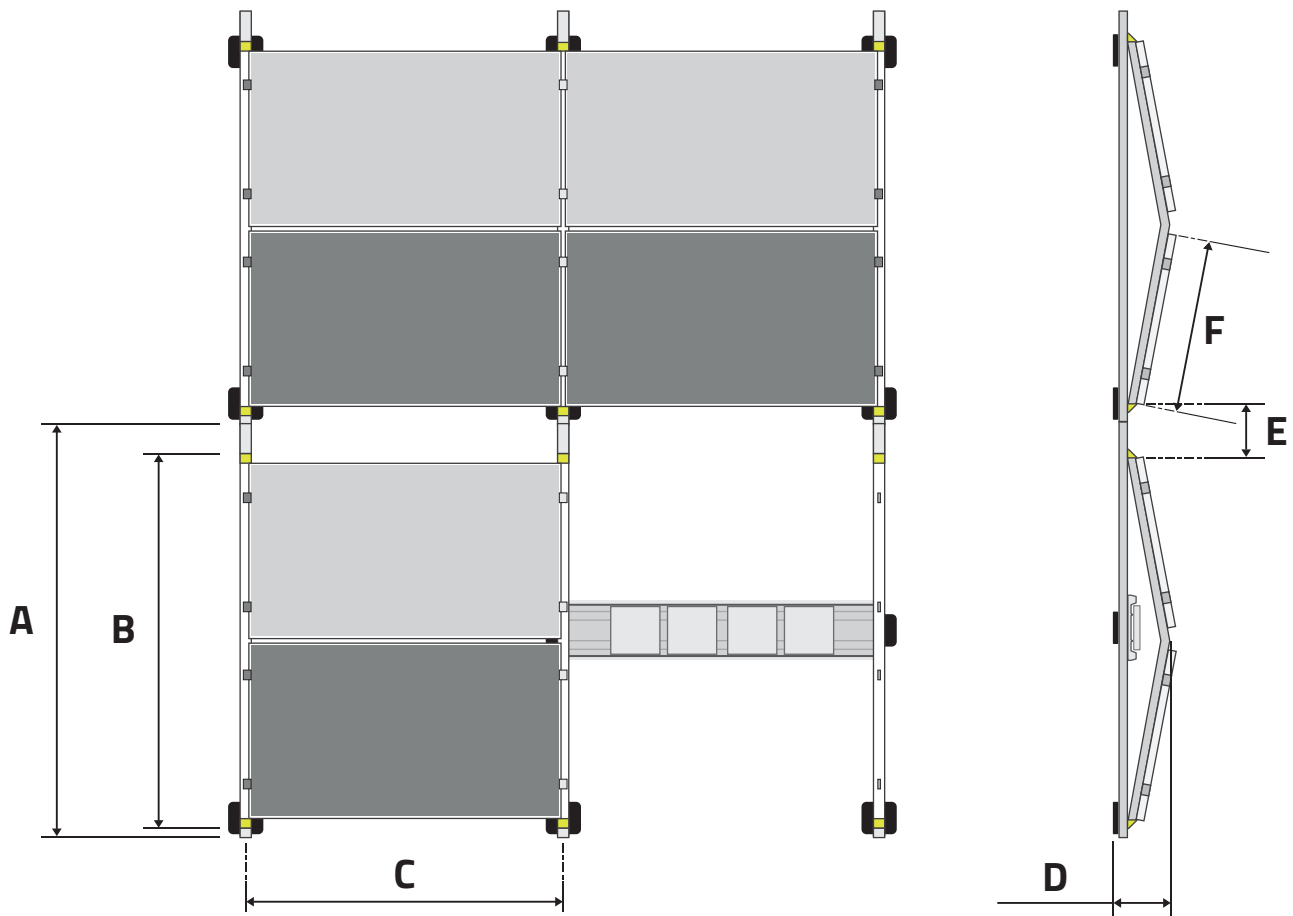

Sunbeam System measurements

Symmetrical

Sunbeam Type	A: (Base unit)	B: (Carrier)	C: (mm)	D: (mm)	E: (Walkway)	F: (Panel width)	(Panel angle°)
Symmetrical 2100 S	2100 mm	Small	Panel +10	272	110 mm	max. 1005 mm	10°
Symmetrical 2200 S	2200 mm	Small	Panel +10	272	210 mm	max. 1005 mm	10°
Symmetrical 2200 M	2200 mm	Medium	Panel +10	281	110 mm	max. 1055 mm	10°
Symmetrical 2300 S	2300 mm	Small	Panel +10	272	310 mm	max. 1005 mm	10°
Symmetrical 2300 M	2300 mm	Medium	Panel +10	281	210 mm	max. 1055 mm	10°
Symmetrical 2300 L	2300 mm	Large	Panel +10	290	110 mm	max. 1105 mm	10°
Symmetrical 2400 M	2400 mm	Medium	Panel +10	281	310 mm	max. 1055 mm	10°
Symmetrical 2400 L	2400 mm	Large	Panel +10	290	210 mm	max. 1105 mm	10°
Symmetrical 2400 XL	2400 mm	Extra Large	Panel +10	299	110 mm	max. 1155 mm	10°
Symmetrical 2500 L	2500 mm	Large	Panel +10	290	310 mm	max. 1105 mm	10°
Symmetrical 2500 XL	2500 mm	Extra Large	Panel +10	299	210 mm	max. 1155 mm	10°
Symmetrical 2500 XXL	2500 mm	XXL	Panel +10	308	110 mm	max. 1205 mm	10°